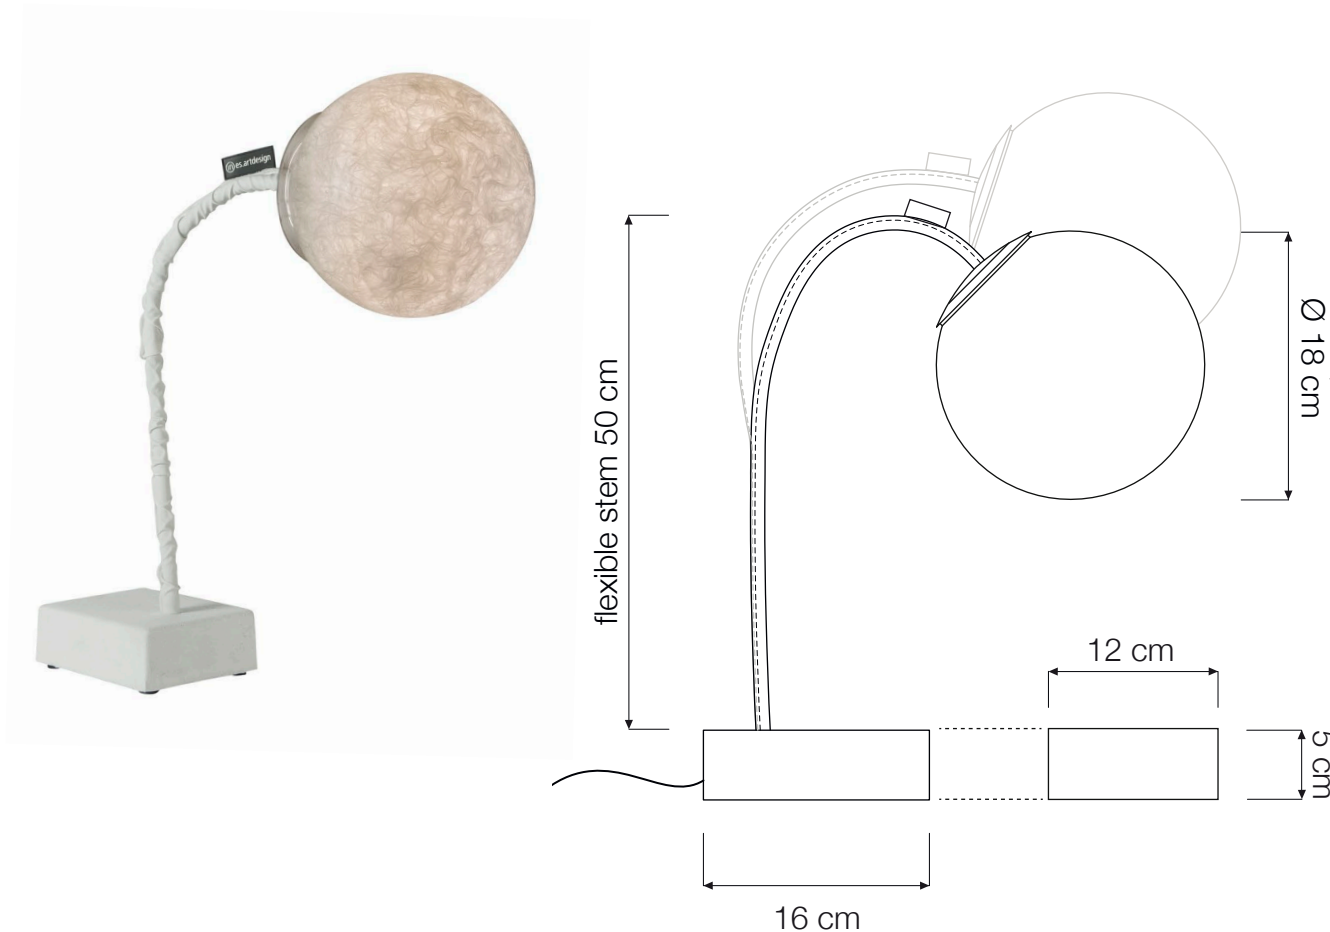

### MATERIALS

Nebulite (fiberglass), cast-iron, steel, nylon, polycarbonate

### CANOPY COLOR

white

### BASE/STEM COLOR

black

white

INCLUDES 200 CM CORD AND SWITCH.  
 BULBS ARE NOT INCLUDED.

AVAILABLE WITH ELECTRONIC [LED DIMMER](#).

RECYCLED CARDBOARD

PROUDLY DESIGNED AND MADE  
 IN ROME | ITALY

RESPONSIBLE HANDMADE  
 QUALITY